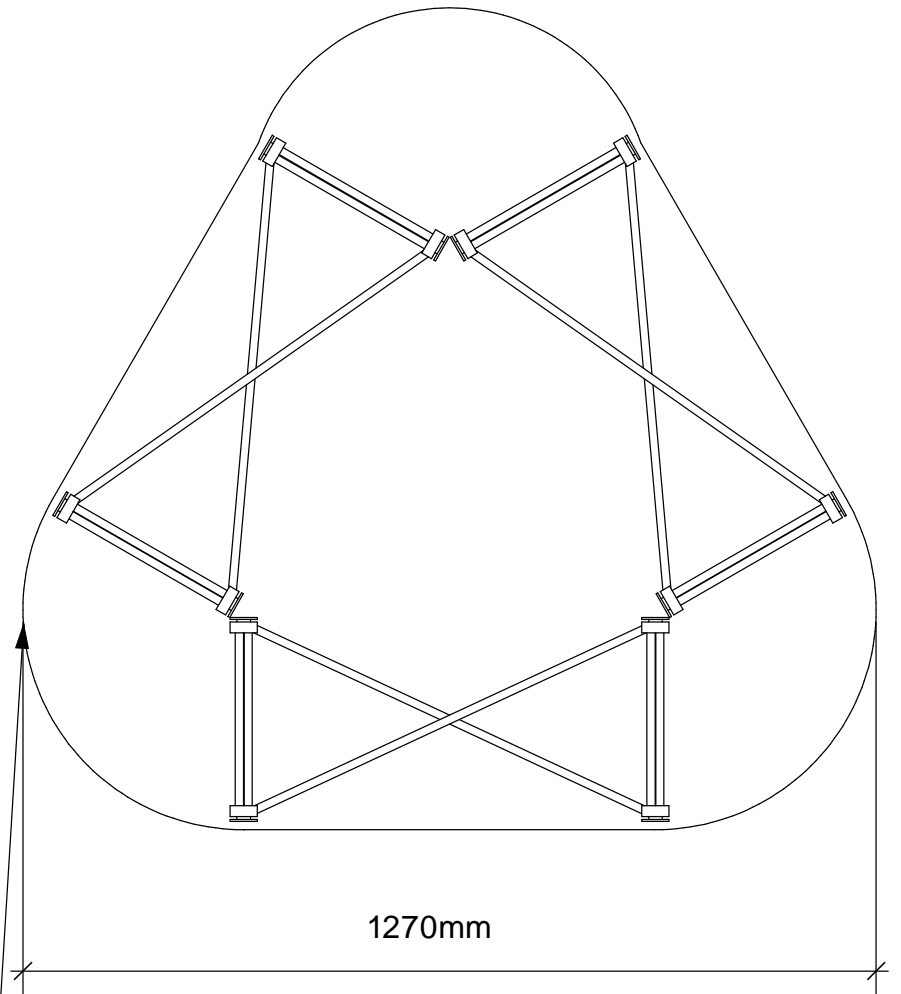

Each Ghost Panel Will Measure Approximately 2225mm x 700mm

<h1>3 Quad High Triangle Tower</h1>
DRAWING REF. 142137